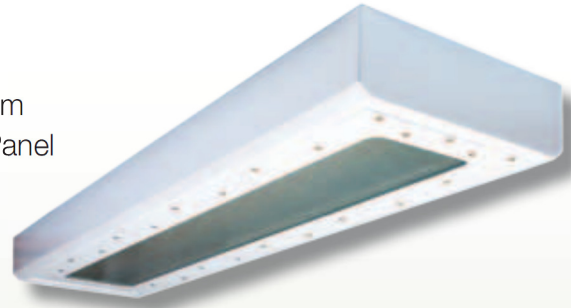

WYEVALE III

(SAFER CELL) ANTI LIGATURE SURFACE RANGE

*NOMS STD/E/SPEC/022/Cellular & Safer Cell Accommodation

Anti Ligature Note: When correctly installed against ceiling, using 'Anti Pick' Mastic.

- IP65 – IK10 ++
- Fully welded Fabricated Steel Body
- Optional VANDACOAT offering enhanced Corrosion/Vandal & Graffiti Resistant Coating System
- Regressed Gasketed Bezel with Captive Diffuser Panel
- Ceiling Mounted
- Torx Security Screw Fixing
- Removable High Frequency Gear Tray
- Microwave Motion Detection option
- Longlife 50,000 hrs Fluorescent options
- LED Option

DESCRIPTION

A robust range of vandal resistant, anti-ligature luminaires for Safer Cell accommodation. The fittings are designed to be 'anti-ligature' in use and therefore suitable for sensitive areas. Ceiling mounted. Bezel/Diffuser removes without disturbing anti pick mastic. LED versions available on request & long life fluorescent options.