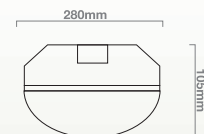

LED Versions (Please refer to website for current technical specification)

Wattage	No LED's	mA	Lms	Weight (Kg)
TROL16wLED	60	500	1500	4.0 Kg
TROL23wLED	60	700	2500	4.0 Kg
TROL26wLED	72	700	2500	4.0 Kg
TROL24wLED/HO	24	700	2900	4.0 Kg

*Eyelid option on request

Cut out 375mm x 285mm
Recessed version