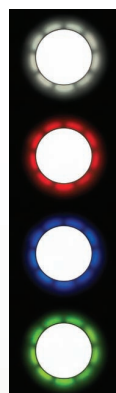

## AMENITY LIGHTING RANGE

- IP20
- Ceiling or Wall Mounted
- Spun Aluminium Body
- Opal Polycarbonate Diffuser
- Removable High Frequency Gear Tray
- Clear/Red/Blue/Green Filter options
- Semi - Recess Kit (optional)

### DESCRIPTION

Slimline circular luminaire for ceiling / wall mounting applications available in either white, chrome or brass metalwork. Clear or coloured filters to provide decorative backlight feature. Also available with semi-recess mounting kit.