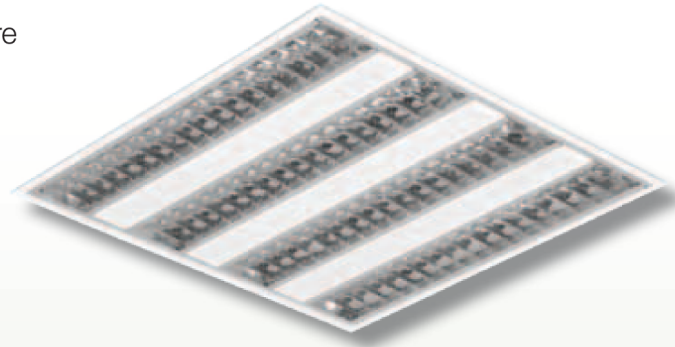

## RECESSED MODULAR

- IP20
- Lighting Control CAT2 Wedge Blade Louvre
- Fabricated Steel Body
- Powder Coated Finish
- Suitable for 15/25mm Exposed 'T' Ceilings
- High Frequency Gear
- Microwave Motion Detection option
- Longlife 50,000 hrs Fluorescent options
- LED Option

### **DESCRIPTION**

A range of recessed modular fluorescent luminaires is suitable for applications where aesthetic appearance and light control are important. 4 x CAT2 louvre perforated infill panels. LED option on request & long life fluorescent options.