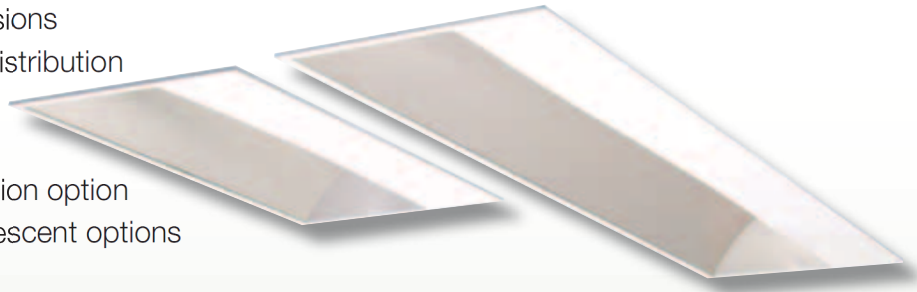

# ASYMMETRIC

## RECESSED/SURFACE WALL WASH

- IP20
- Recessed or Surface Versions
- Transverse Asymmetric Distribution
- White Paint Finish
- LED Option
- Microwave Motion Detection option
- Longlife 50,000 hrs Fluorescent options

### DESCRIPTION

A range of recessed or surface fluorescent luminaires provides a wash of light down a wall and is ideal for use in retail areas and decorative wall washing. LED option on request & long life fluorescent options.