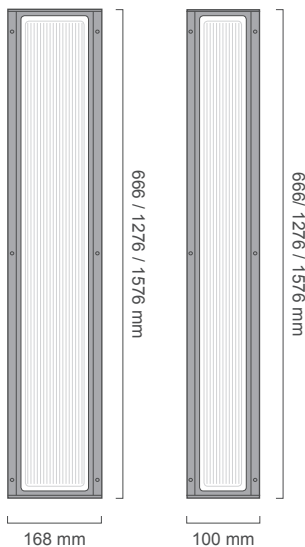

# GLADIATOR

Standard

- Standard or Slim Body
- Fully Welded Steel Construction
- Frosted or Clear Reeded Polycarbonate Dish Diffuser
- Removable LED Gear Tray
- Stainless Steel Security Screws

Slim

**Standard Fixing Detail**

- 4qty x 6mm Ø Back Body Corner Mounting Holes
- 1qty x 20mm Ø Back Body Centre Cable Entry Hole

**Linear LED Technical Information**

Please refer to website for current LED technical specification

Order Code	Length		Lumens		lm/W	Colour Temp	Ra	Weight
	HE	HO	HE	HO	<small>lumen/Circuit Wattage</small>	Kelvin (K)	CRI	Kg
GLR 1.3	2.6	666	1300lm	2600lm	115	3000K/4000K	>80	6.0
GLR 2.6	5.2	1276	2600lm	5200lm	110	3000K/4000K	>80	10.0
GLR 3.2	6.5	1576	3250lm	6500lm	108	3000K/4000K	>80	12.0