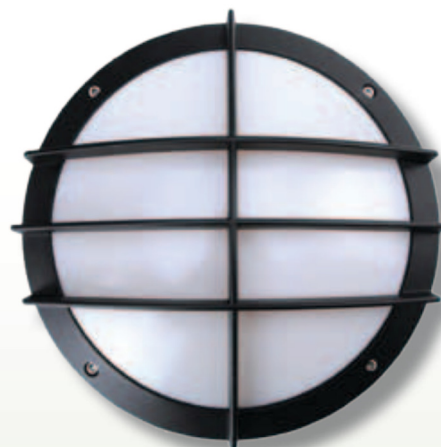

## AMENITY LIGHTING

- IP65 – IK10
- Strong Multi-Purpose Luminaire
- Die-Cast Aluminium Body
- Optional VANDACOAT offering enhanced Corrosion/Vandal & Graffiti Resistant Coating System
- Black Paint Finish (Standard)
- Other RAL Colours on Request
- Opal Polycarbonate Diffuser
- Stainless Steel Torx Security Screws
- Microwave Motion Detection option
- Longlife 50,000 hrs Fluorescent options
- LED Option

### DESCRIPTION

360 dia circular version employing low energy compact fluorescent lamps on high frequency control gear.

### APPLICATION

Exterior/Interior amenity lighting applications. Wall or ceiling mounted.