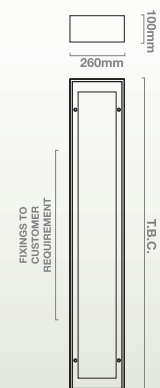

Suffix

/P	Clear Stippled Diffuser
/O	Opal Diffuser
/GRP	Glass Reinforced Panel
/HFD	High Frequency Dimmable
/NL	Night Light
/EM3	3 hour maintained emergency
/90° INT	Internal Bend
/90° EXT	External Bend
/SD	Security Driver
/M-Wave	Microwave Motion Detection option
/LIFE	Long Life Fluorescent option
/VCOAT	VANDACOAT Enhanced External Coating system