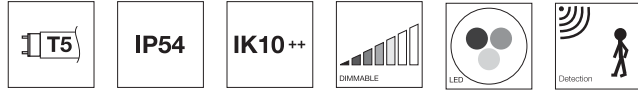

RYEDALE TRUNKING

VANDAL RESISTANT ANTI LIGATURE TRUNKING SYSTEM