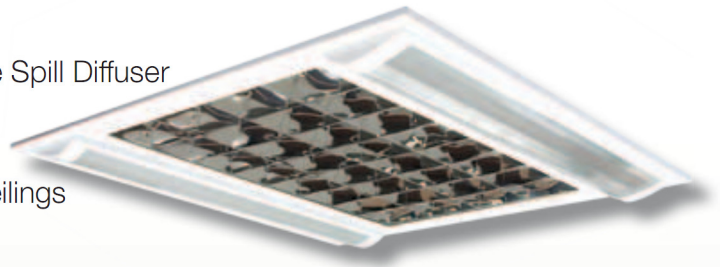

LIBERTY PLUS LUX

RECESSED MODULAR

- IP20
- Unique Clear Reeded Polycarbonate Side Spill Diffuser
- Central Specular Wedge Blade Louvre
- Powder Coated Paint Finish
- Suitable for 15/25mm Exposed T Grid Ceilings
- High Frequency T5 Control Gear
- 3 & 4 Lamp options
- Secure Version (Optional)
- Microwave Motion Detection option
- Longlife 50,000 hrs Fluorescent options
- LED Option

DESCRIPTION

Unique luminaire with extruded polycarbonate side refractor lenses providing excellent side spill onto ceiling & downward light in conjunction with the specular wedge aluminium louvre. A 'Secure' version for sensitive areas is available on request. LED option on request & long life fluorescent options.