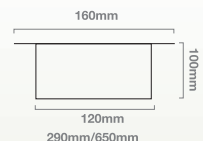

LED Versions (Please refer to website for current technical specification)

| Wattage p/mtr | No LED's | Voltage | Lms | Weight (Kg) |
|---|----------|----------|--------------------|-------------|
| (Compromising of 10 qty x 100mm sections of 2.3w) | | | | |
| BHR46wLED | 60 | 24v/240v | 4500 } per lampway | 8.0 Kg |
| BHR23wLED | 60 | 24v/240v | 2100 } per lampway | 8.0 Kg |
| BHR8wLED | 6 | 24v/240v | 500 } per lampway | 3.8 Kg |
| BHR16wLED | 6 | 24v/240v | 1800 } per lampway | 3.8 Kg |

*Various RAL colour options *Various Decorative Panel *Surface Version on Request

Cut out Dimensions
Small Body
265 x 135 mm
Large Body
615 x 135 mm