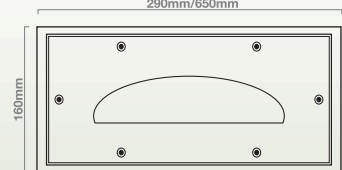

LED Versions (Please refer to website for current technical specification)

| Wattage p/mtr | No LED's | Voltage | Lms | Weight (Kg) |
|---|----------|----------|--------------------|-------------|
| (Compromising of 10 qty x 100mm sections of 2.3w) | | | | |
| BHR46wLED | 60 | 24v/240v | 4500 } per lampway | 8.0 Kg |
| BHR23wLED | 60 | 24v/240v | 2100 } per lampway | 8.0 Kg |
| BHR8wLED | 6 | 24v/240v | 500 } per lampway | 3.8 Kg |
| BHR16wLED | 6 | 24v/240v | 1800 } per lampway | 3.8 Kg |

*Various RAL colour options *Various Decorative Panel *Surface Version on Request

Cut out Dimensions
Small Body
265 x 135 mm
Large Body
615 x 135 mm